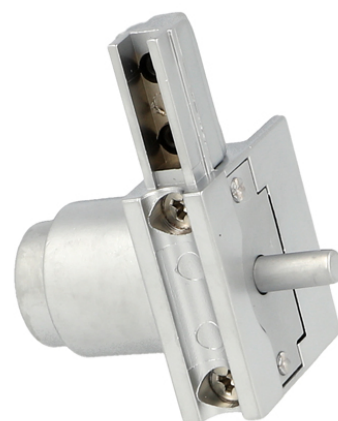

PRODUCT SHEET

Description:

Glass Sliding Push Door Lock 2010, L+R, Alu Finish, CK SISO

Item number:

14.09.460-1

Units	Box	Carton	HS Code	Barcode
Pcs.	20	160	8301300000	 5704866048446

SISO A/S

Mileparken 11
DK-2740 Skovlunde
Denmark
VAT: DK 24786013

Phone +45 45 830 900

www.siso.dk
siso@siso.dk

Danske Bank
Nytorv Branch
Copenhagen
SWIFT: DABADKKK

Account no.
4180 3112 112936
IBAN Account
DK7230003112112936